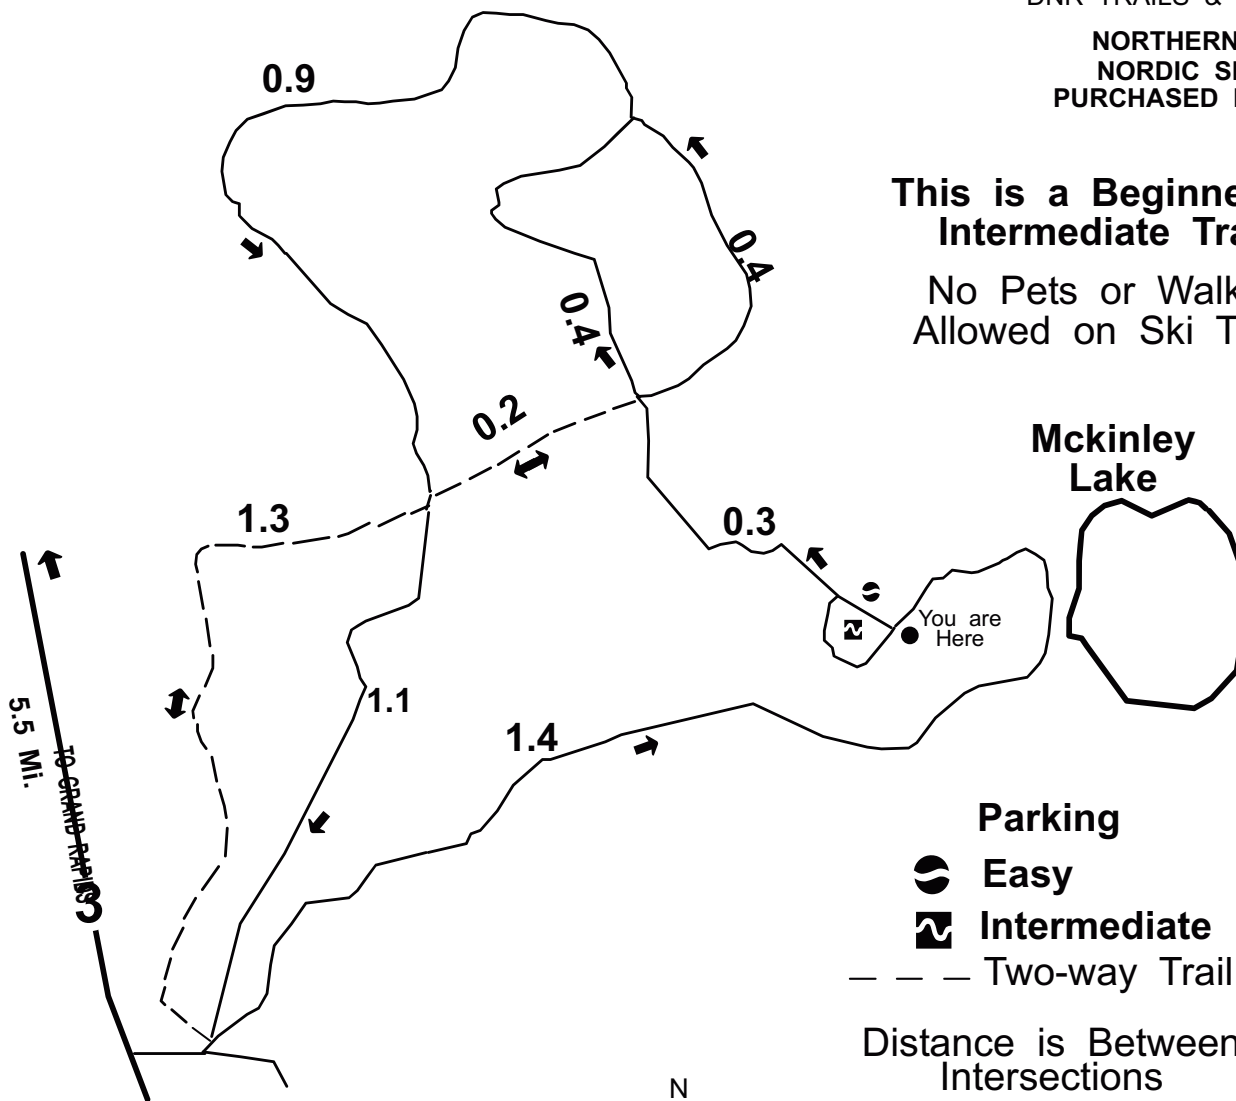

THE GREAT
MINNESOTA
**SKI
PASS**
REQUIRED
HERE

RIVER ROAD SKI TRAIL GOLDEN ANNIVERSARY STATE FOREST

TRAIL GROOMED
& MAINTAINED BY
DNR TRAILS & WATERWAYS

NORTHERN LIGHTS
NORDIC SKI CLUB
PURCHASED EQUIPMENT

This is a **Beginner to Intermediate** Trail
No Pets or Walking Allowed on Ski Trails

McKinley Lake

- Parking**
-  **Easy**
-  **Intermediate**
-  **Two-way Trail**

Distance is Between Intersections