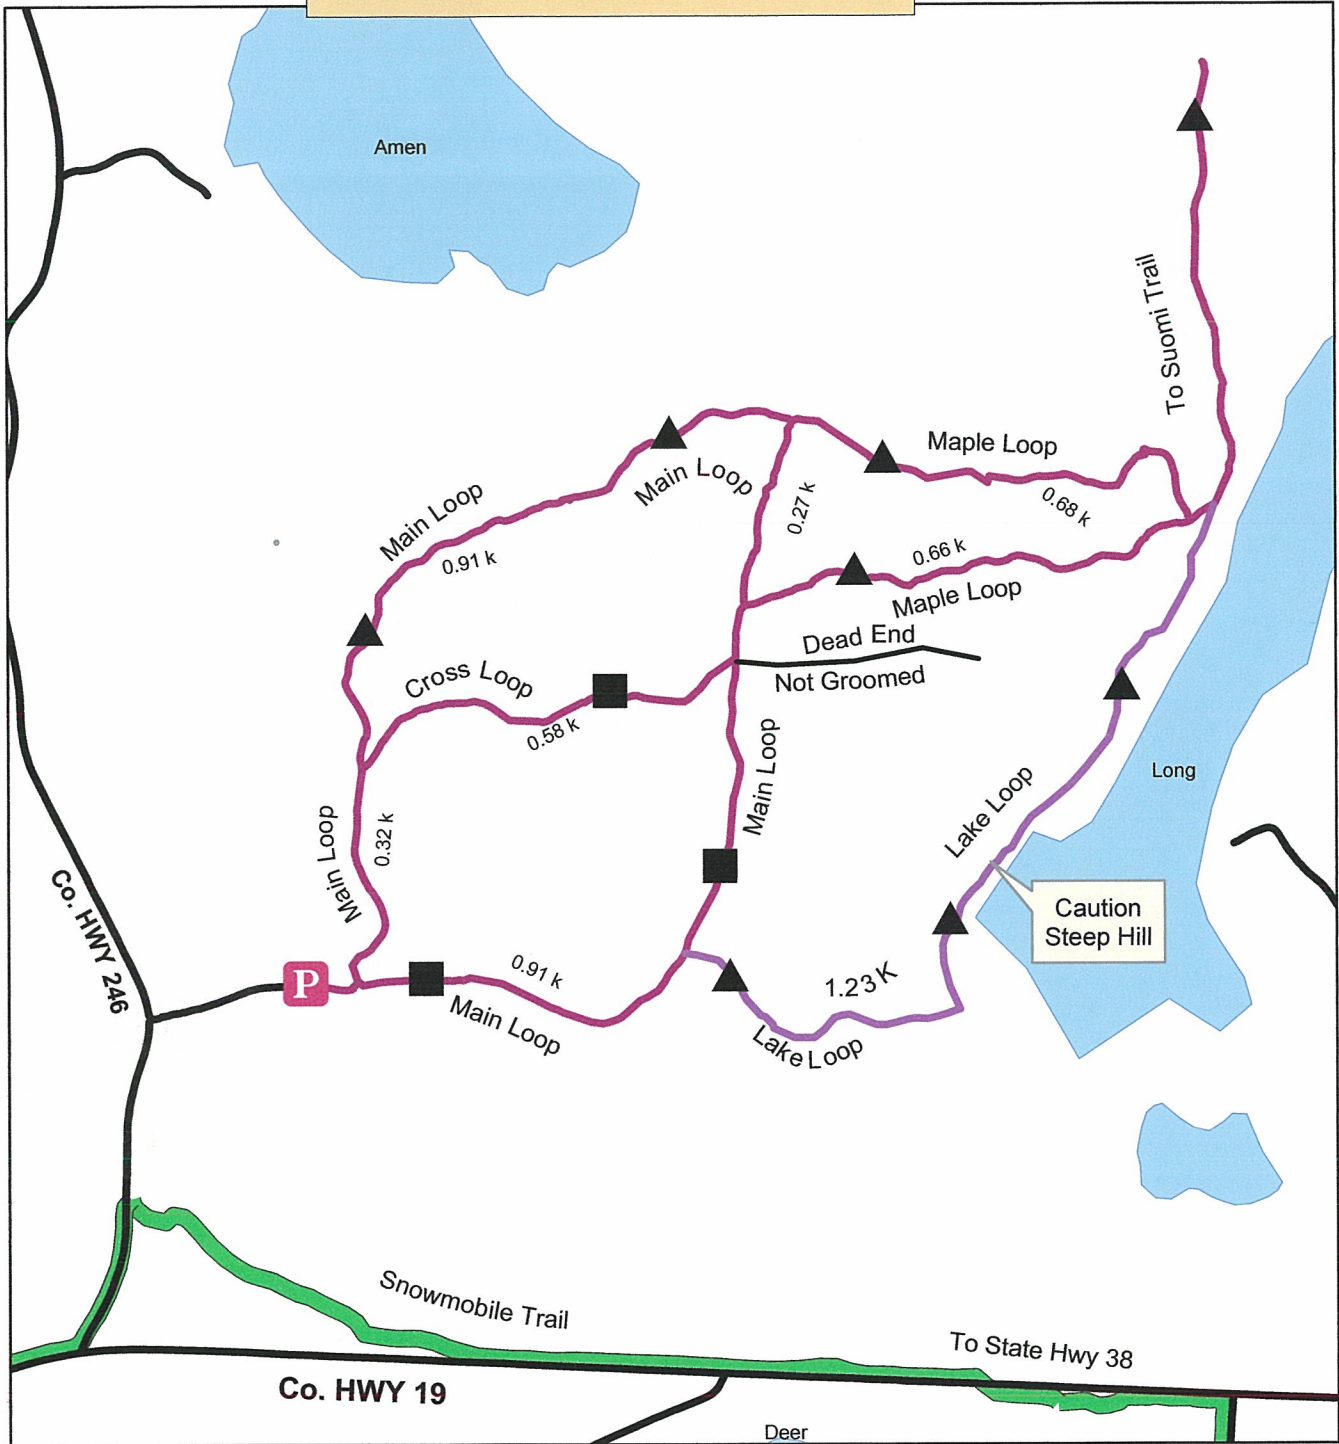

AMEN LAKE SKI TRAIL

Itasca County
Park System
327-2855

**PLEASE NO HORSES
DURING SNOW COVERED
SEASON OR DURING POOR
WEATHER CONDITIONS**

PLEASE NO SKATE SKIING

- Intermediate
- ▲ Advanced

Legend

- Amen reroute
- SKI TRAIL
- ROADS
- SNOWMOBILE TRAIL
- lakes